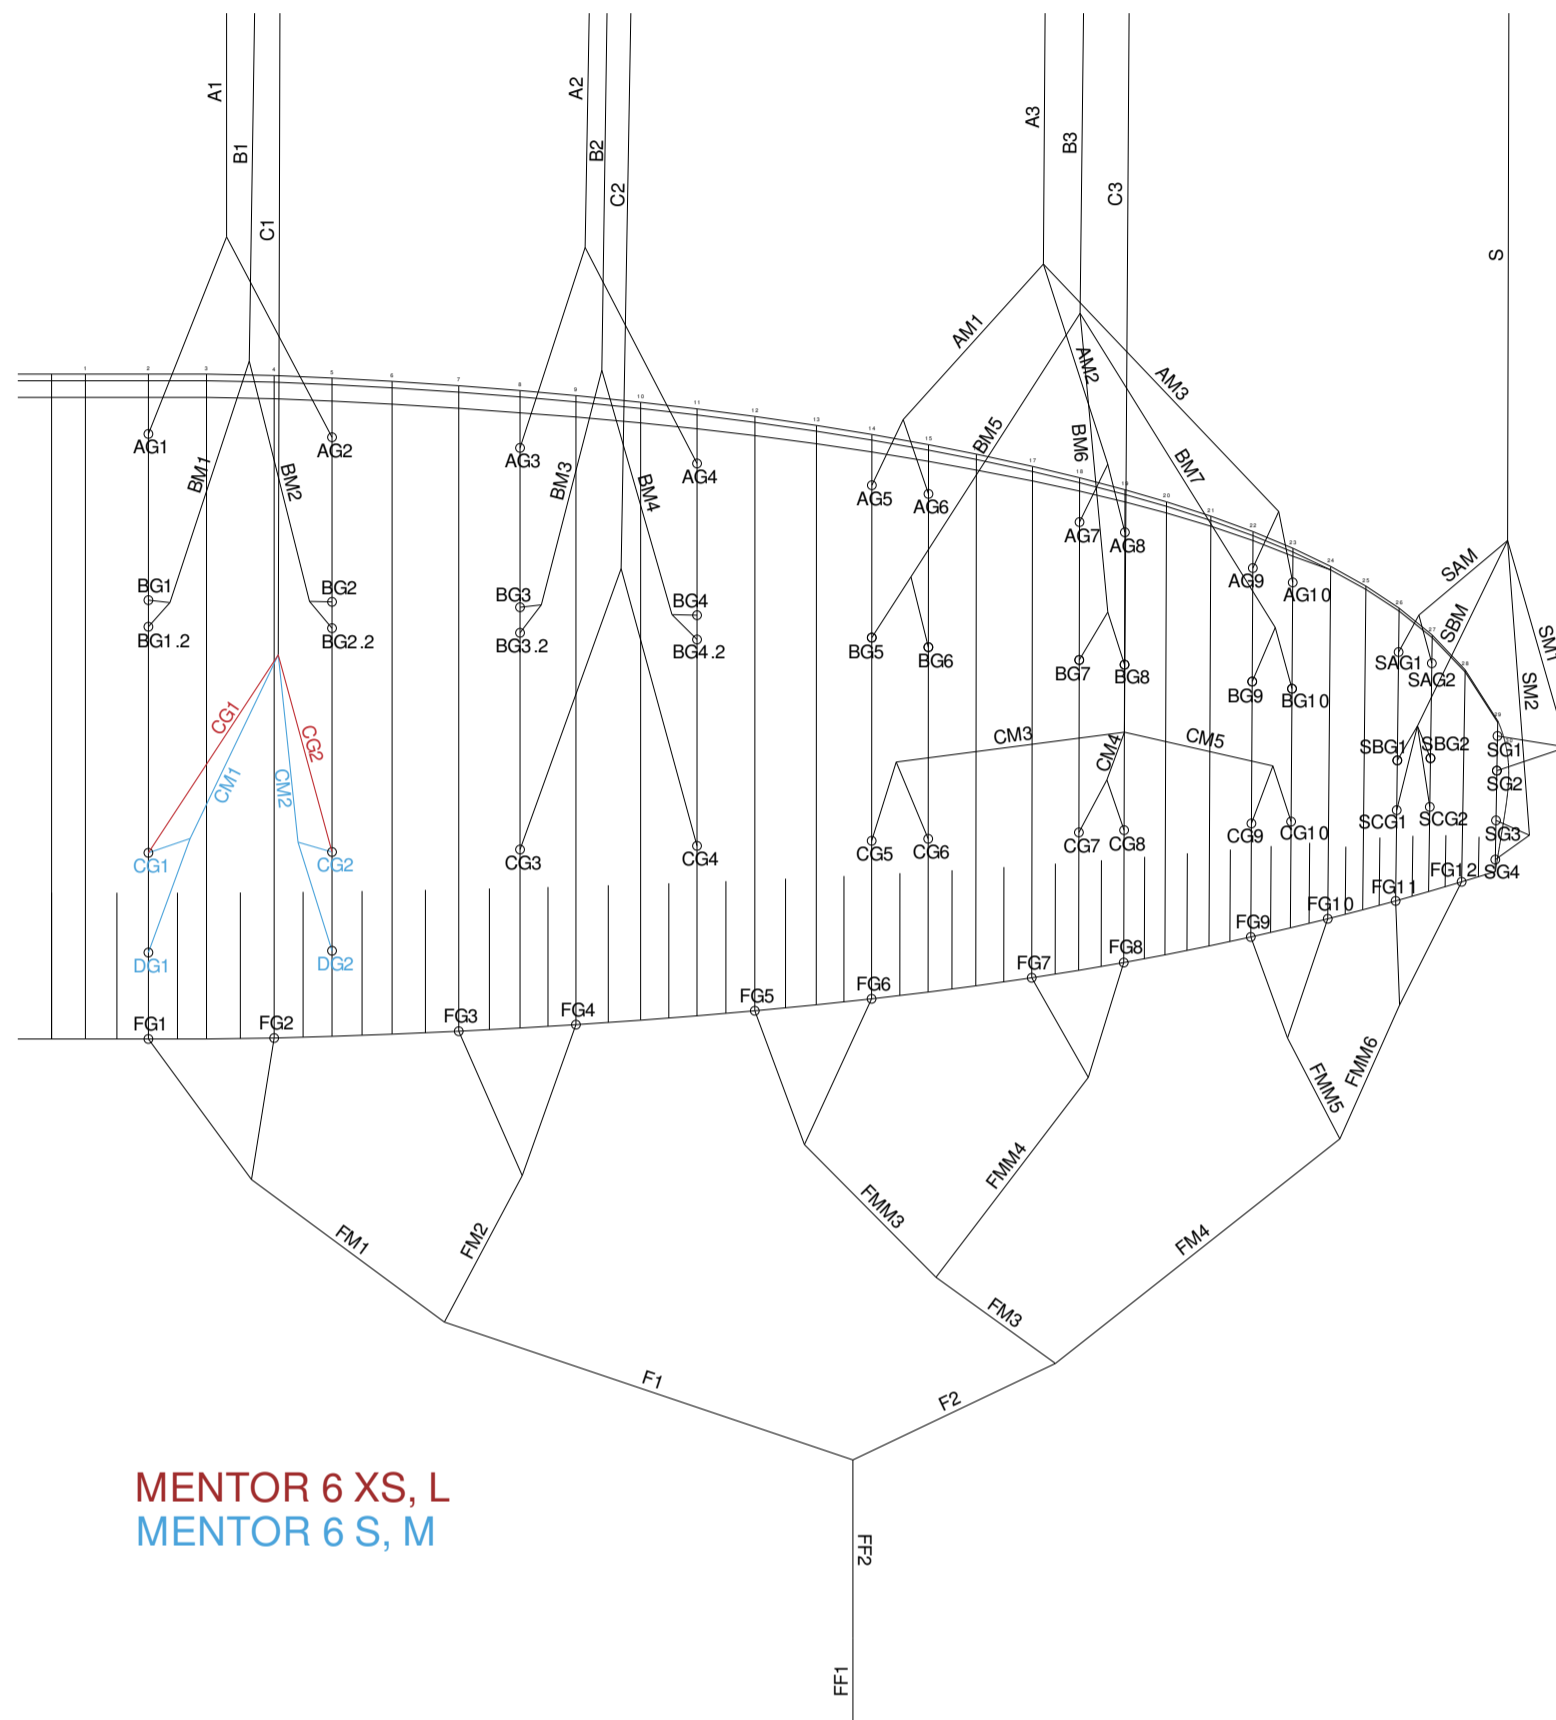

MENTOR 6

Table of contents

Line plan for MENTOR 6
Line lengths for MENTOR 6 - XS
Line lengths for MENTOR 6 - S
Line lengths for MENTOR 6 - M
Line lengths for MENTOR 6 - L

Leinenplan / Line plan

MENTOR 6 - XS

See also: docs.nova.eu for a searchable online database

Position	Material	Length (cm)
A1	PPSL191-RED	505.4
A2	PPSL191-RED	508.8
A3	PPSL191-RED	396.1
AM1	ED8kU-70DD	204.6
AM2	ED8kU-70DD	198.7
AM3	ED8kU-70DD	194.5
AG01	ED8kU-90DD-RED	157.1
AG02	ED8kU-90DD-RED	154.1
AG03	ED8kU-90DD-RED	147.6
AG04	ED8kU-90DD-RED	145.1
AG05	ED8kU-50DD-RED	51.3
AG06	ED8kU-50DD-RED	46.3
AG07	ED8kU-50DD-RED	40.5
AG08	ED8kU-50DD-RED	38.1
AG09	ED8kU-50DD-RED	35.4
AG10	ED8kU-50DD-RED	34.5
B1	PPSL191-YW	411.3
B2	PPSL191-YW	414.9
B3	PPSL191-YW	390.6
BM1	ED8kU-90DD-RED	221.8
BM2	ED8kU-90DD-RED	218.7
BM3	ED8kU-90DD-RED	212.4
BM4	ED8kU-90DD-RED	209.9
BM5	ED8kU-70DD	203.3
BM6	ED8kU-70DD	198.3
BM7	ED8kU-70DD	194.3
BG01	ED8kU-50DD-RED	20.7
BG02	ED8kU-50DD-RED	20.7
BG03	ED8kU-50DD-RED	20.6
BG04	ED8kU-50DD-RED	20.5
BG05	ED8kU-50DD-RED	50.7
BG06	ED8kU-50DD-RED	46.1
BG07	ED8kU-50DD-RED	40.1
BG08	ED8kU-50DD-RED	38
BG09	ED8kU-50DD-RED	35.1
BG1.2	ED8kU-50DD-RED	20.6
BG10	ED8kU-50DD-RED	33.9
BG2.2	ED8kU-50DD-RED	20.6
BG3.2	ED8kU-50DD-RED	20.6