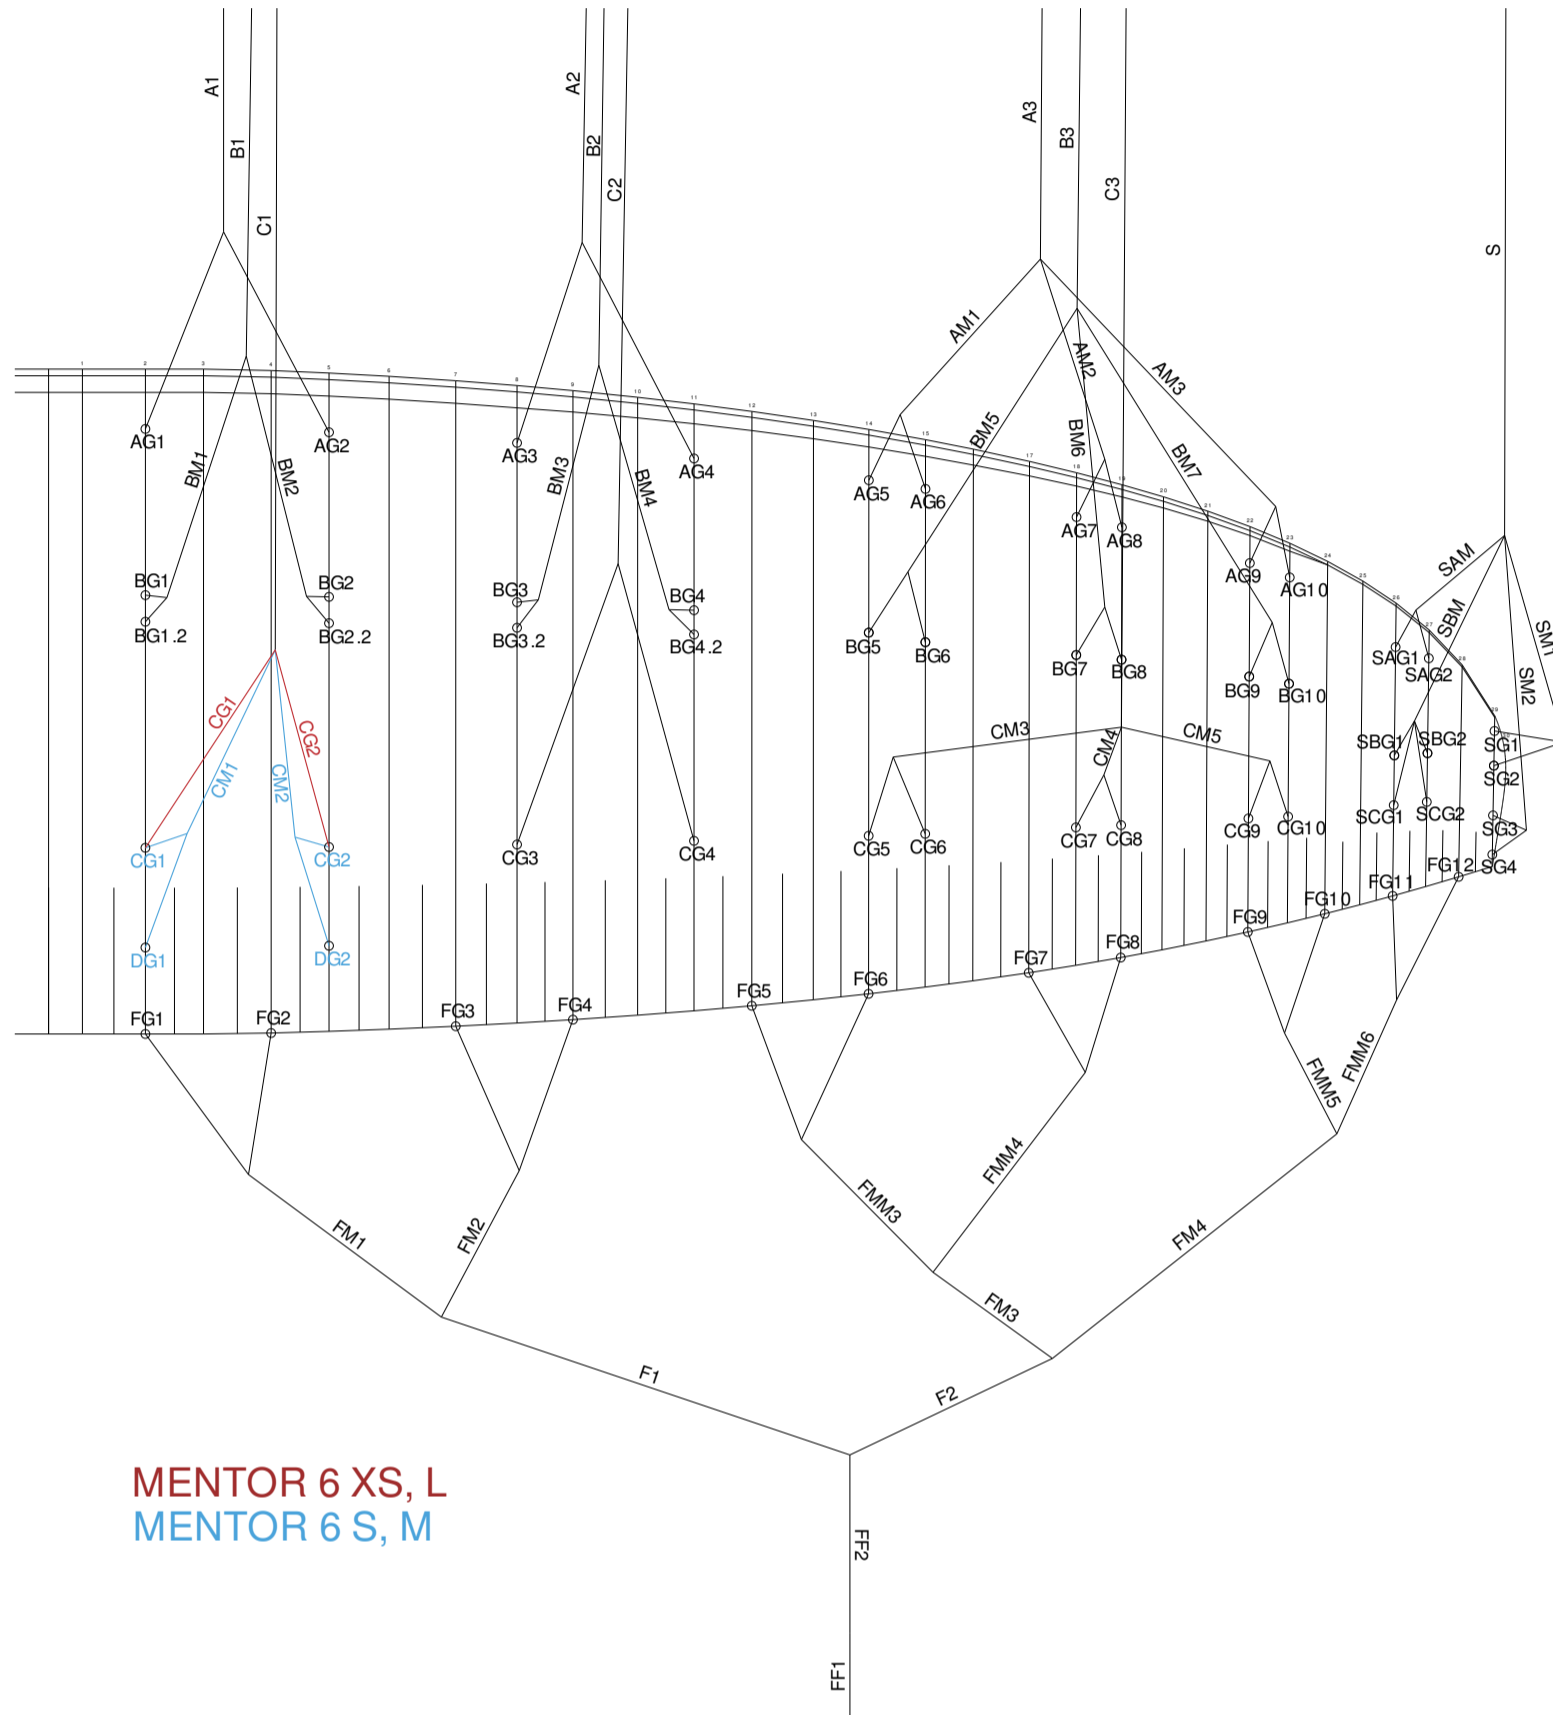

MENTOR 6

Table of contents

Line plan for MENTOR 6
Line lengths for MENTOR 6 - XS
Line lengths for MENTOR 6 - S
Line lengths for MENTOR 6 - M
Line lengths for MENTOR 6 - L

Leinenplan / Line plan

MENTOR 6 - XS

See also: docs.nova.eu for a searchable online database

Position	Material	Length (cm)
A1	PPSL191-RED	505.4
A2	PPSL191-RED	508.8
A3	PPSL191-RED	396.1
AM1	ED8kU-70DD	204.6
AM2	ED8kU-70DD	198.7
AM3	ED8kU-70DD	194.5
AG01	ED8kU-90DD-RED	157.1
AG02	ED8kU-90DD-RED	154.1
AG03	ED8kU-90DD-RED	147.6
AG04	ED8kU-90DD-RED	145.1
AG05	ED8kU-50DD-RED	51.3
AG06	ED8kU-50DD-RED	46.3
AG07	ED8kU-50DD-RED	40.5
AG08	ED8kU-50DD-RED	38.1
AG09	ED8kU-50DD-RED	35.4
AG10	ED8kU-50DD-RED	34.5
B1	PPSL191-YW	411.3
B2	PPSL191-YW	414.9
B3	PPSL191-YW	390.6
BM1	ED8kU-90DD-RED	221.8
BM2	ED8kU-90DD-RED	218.7
BM3	ED8kU-90DD-RED	212.4
BM4	ED8kU-90DD-RED	209.9
BM5	ED8kU-70DD	203.3
BM6	ED8kU-70DD	198.3
BM7	ED8kU-70DD	194.3
BG01	ED8kU-50DD-RED	20.7
BG02	ED8kU-50DD-RED	20.7
BG03	ED8kU-50DD-RED	20.6
BG04	ED8kU-50DD-RED	20.5
BG05	ED8kU-50DD-RED	50.7
BG06	ED8kU-50DD-RED	46.1
BG07	ED8kU-50DD-RED	40.1
BG08	ED8kU-50DD-RED	38
BG09	ED8kU-50DD-RED	35.1
BG1.2	ED8kU-50DD-RED	20.6
BG10	ED8kU-50DD-RED	33.9
BG2.2	ED8kU-50DD-RED	20.6
BG3.2	ED8kU-50DD-RED	20.6